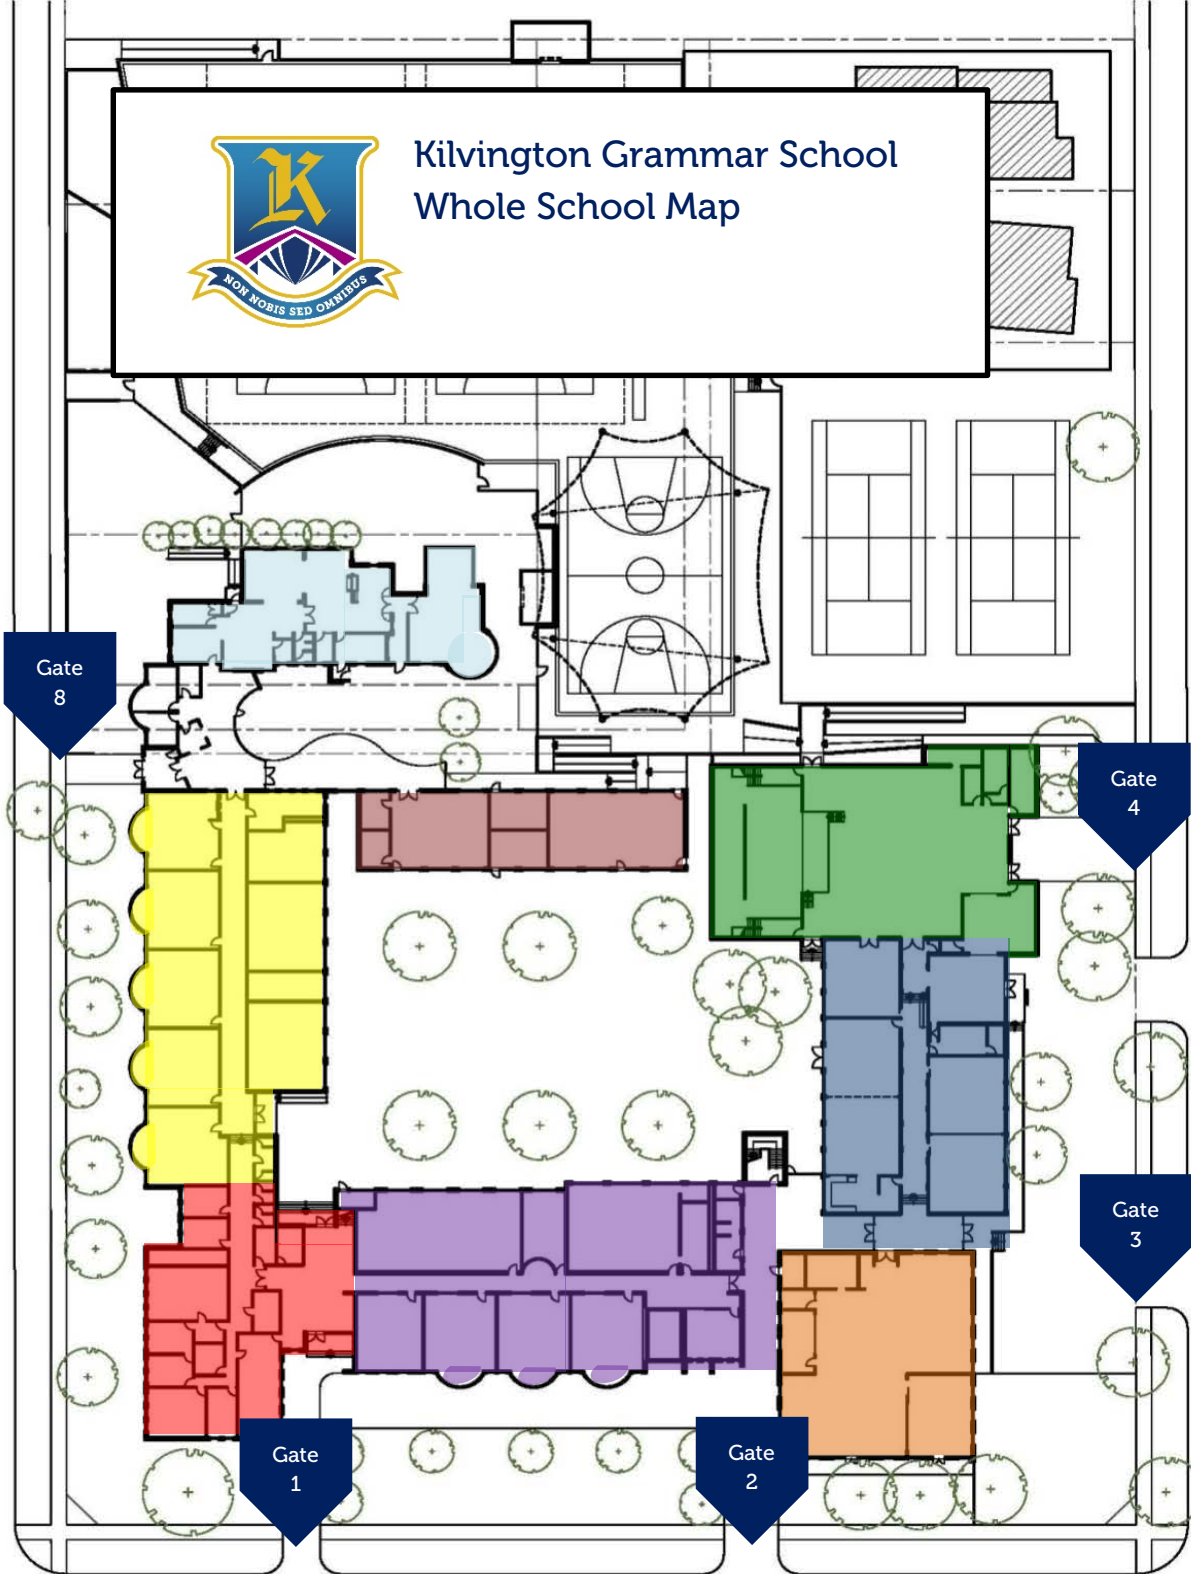

Kilvington Grammar School Whole School Map

KATANDRA ROAD

LILLIMUR ROAD

KEY

- Early Learning Centre (ELC)
- Junior School (J)
- Main Reception / Administration
- Middle School (M)
- Library, McKie Resource Centre
- Middle School Centre of Excellence (MSC)
- Dalton Hall
- Laboratories (Lab 1 & Lab 2)
- Ken Cleghorn Building (KCB)
- Patsy Venn Centre (PVC)