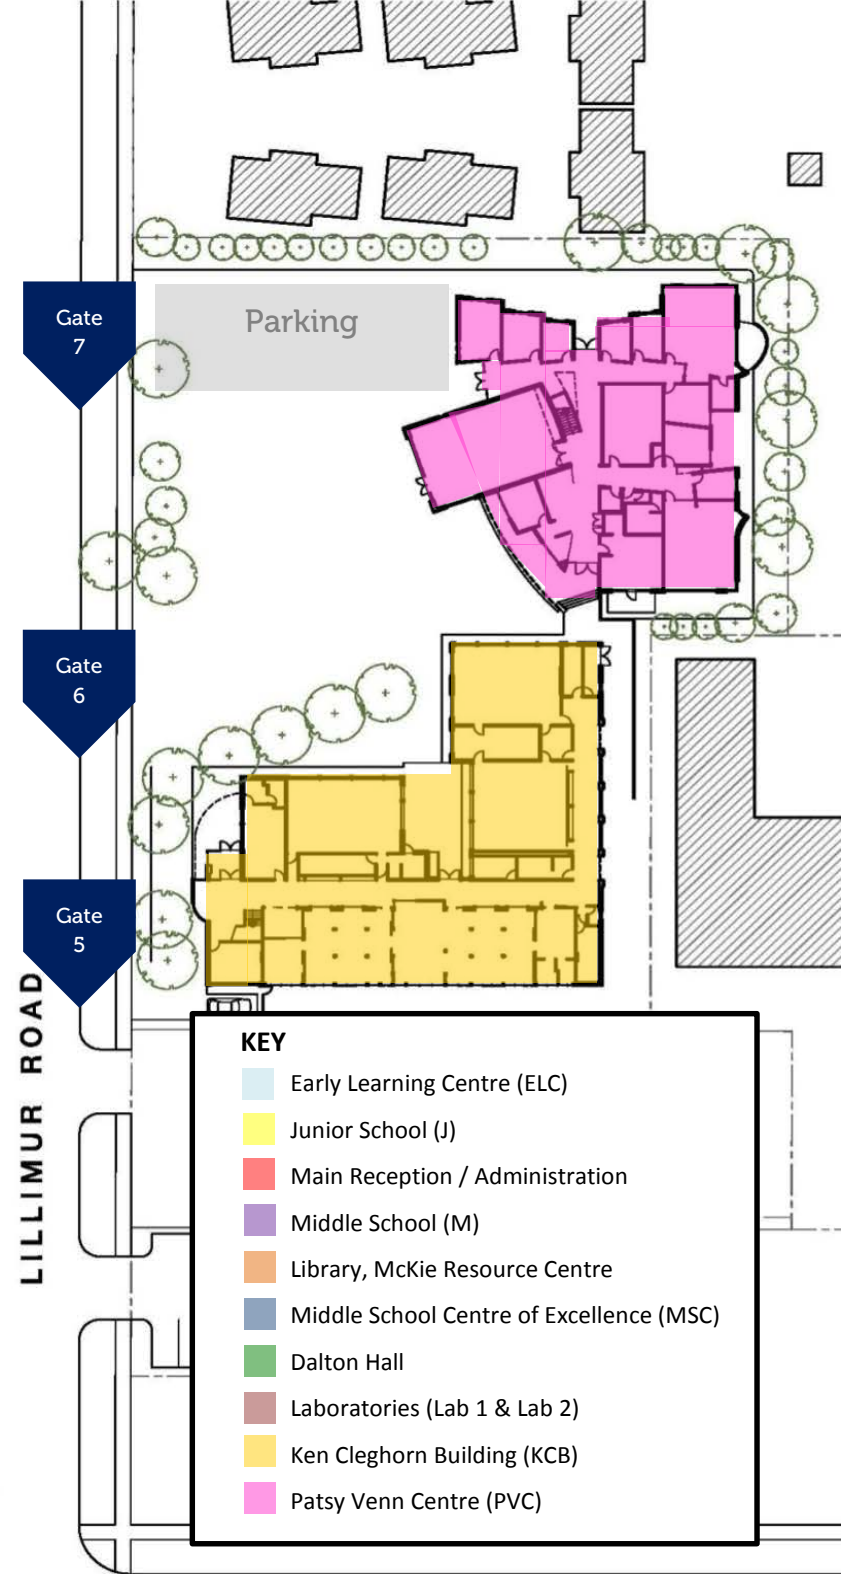

Kilvington Grammar School Whole School Map

KATANDRA ROAD

LILLIMUR ROAD

KEY

- Early Learning Centre (ELC)
- Junior School (J)
- Main Reception / Administration
- Middle School (M)
- Library, McKie Resource Centre
- Middle School Centre of Excellence (MSC)
- Dalton Hall
- Laboratories (Lab 1 & Lab 2)
- Ken Cleghorn Building (KCB)
- Patsy Venn Centre (PVC)